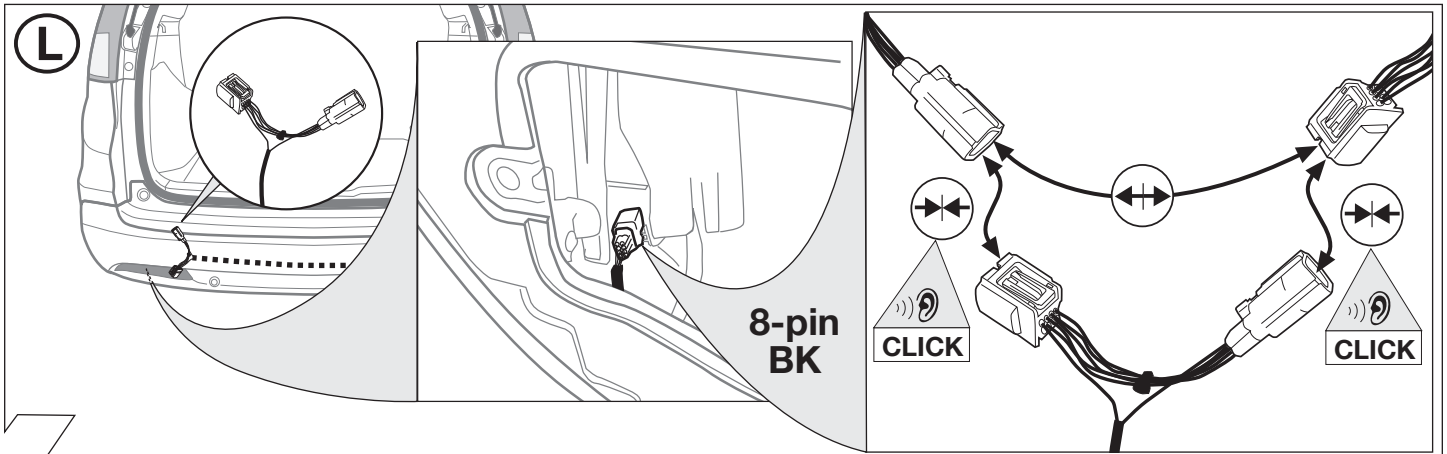

GB	D	E	F	I	P	NL	DK	N	S	FIN	CZ	H	PL
BK	Black	Schwarz	Negro	Noir	Nero	Preto	Zwart	Sort	Svart	Svart	Musta	Černá	Fekete	Czarny
RD	Red	Rot	Rojo	Rouge	Rosso	Vermelho	Rood	Rød	Red	Röd	Punainen	Červená	Piros	Czerwony
GN	Green	Grün	Verde	Vert	Verde	Verde	Groen	Grøn	Grønt	Grön	Vihreä	Zelená	Zöld	Zielony
OR	Orange	Orange	Naranja	Orange	Arancione	Laranja	Oranje	Orange	Orange	Orange	Oranssi	Oranzová	Narancs	Pomarańczowy
VT	Violet	Violett	Violeta	Violet	Viola	Violeta	Violet	Violet	Fiolett	Violett	Violetti	Fialová	Ibolya	Fioletowy
PK	Pink	Pink	Pink	Rose	Rosa	Cor-de-Rosa	Paars	Pink	Pink	Rosa	Pinkki	Růžová	Rózsaszín	Różowy
BL	Blue	Blau	Azul	Bleu	Blu	Azul	Blauw	Blå	Blått	Blå	Sininen	Modrá	Kék	Niebieski
YL	Yellow	Gelb	Amarillo	Jaune	Giallo	Amarelo	Geel	Gul	Gult	Gul	Keltainen	Zlutá	Sárga	Żółty
WT	White	Weiss	Blanco	Blanc	Bianco	Branco	Wit	Hvid	Hvitt	Vit	Valkoinen	Bílá	Fehér	Biały
BR	Brown	Braun	Marrón	Brun	Marrone	Marrom	Bruin	Brun	Brunt	Brun	Ruskea	Hnědá	Barna	Brazowy
GY	Grey	Grau	Gris	Gris	Grigio	Cinzeno	Grijs	Grå	Grått	Grå	Harmaa	Sedá	Szürke	Szary

90500580

10