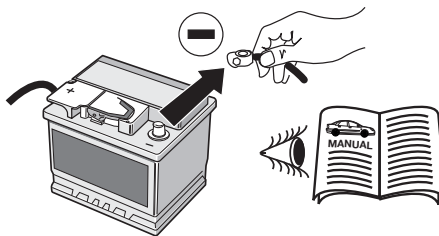

ATTENTION!

In order to avoid mal-functions and damage to the vehicle's electrical system the earth terminal **must** be disconnected from the vehicle's battery **before starting work!**

Both the trailer module and the vehicle's control unit for the electrical system can be damaged during work on the CAN data bus connections if the battery is not disconnected!

Please pay attention to the manufacturer's instructions when disconnecting and reconnecting the vehicle's battery!

90010216

1