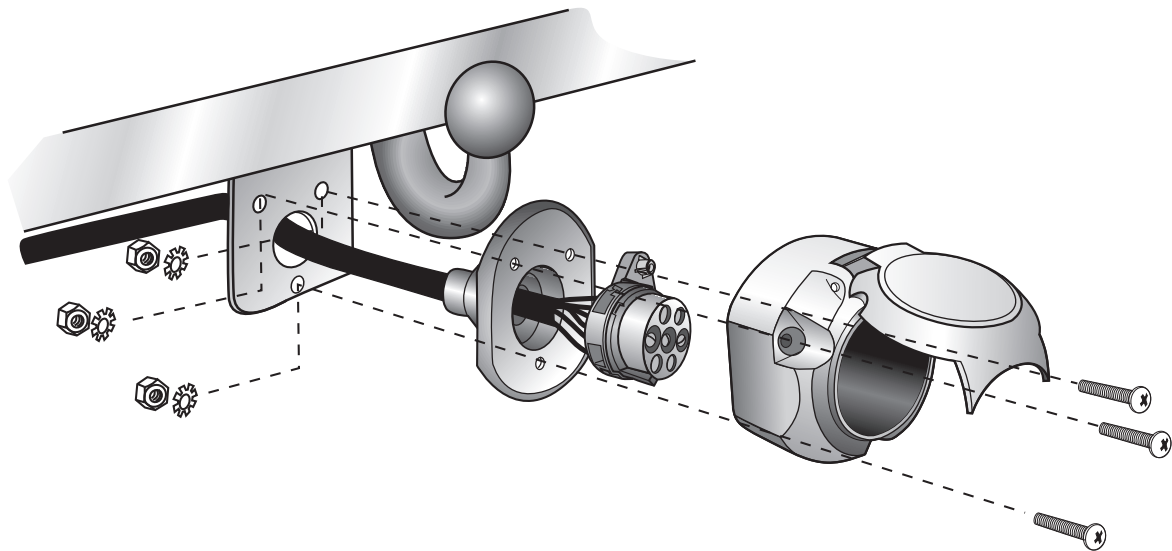

Part No. 19070520RC
HONDA

CR-V IV

11/12 →

Electric wiring kit for towbars / 7-pin / 12N / 12 Volt / ISO 1724 Fitting instructions

IMPORTANT!

Installation of the towing electrics kit must be undertaken by a specialist workshop or an appropriately qualified person. Before starting work, you must read the installation instructions through completely. After installing the towing electrics kit, the installation instructions should be kept with the vehicle service documentation.