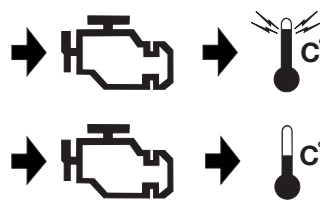

Part No. 19070520RC
HONDA

CR-V IV

11/12 →

Electric wiring kit for towbars / 7-pin / 12N / 12 Volt / ISO 1724 Fitting instructions

IMPORTANT!

Installation of the towing electrics kit must be undertaken by a specialist workshop or an appropriately qualified person. Before starting work, you must read the installation instructions through completely. After installing the towing electrics kit, the installation instructions should be kept with the vehicle service documentation.

In case of missing a rear fog lamp on the trailer, it should be retrofitted.

We accept no responsibility and give no guarantee for technical and electrical modifications made after the initial operation of the towing electrics kit by the vehicle manufacturer and which may lead, for example to malfunction of the trailer socket or its peripheries.

SYMBOL EXPLANATION

	left (58-L) respectively right (58-R) tail light		cigarette lighter / accessory socket
	stop light (54) / high mounted, third stop light (54)		loudspeaker / buzzer
	turn signal indicator left		Park Distance Control
	turn signal indicator right		switch / source of function
	rear fog light(s)		Connect together
	reversing light(s)		Disconnect
	Permanent power supply / 13pin socket, chamber 9		Look at / See further information
	charging wire for trailer battery / 13pin socket, chamber 10		Look carefully at selected area
	trailer / trailer recognition		Present / Occupied / OK
B+/30	Permanent current power supply		Not present / Not occupied / Not OK
	Ground or Earth (31)		left
	ground connection battery terminal lug		right
	positive connection battery terminal lug		acoustic indication
	fuse / fuse capacity 20 Ampère		attention / important advice