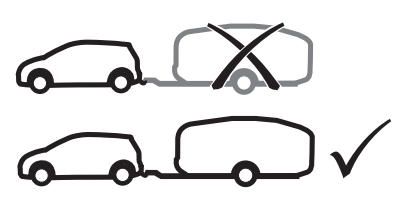

SYMBOL EXPLANATION

	left (58-L) respectively right (58-R) tail light		cigarette lighter / accessory socket
	stop light (54) / high mounted, third stop light (54)		loudspeaker / buzzer
	turn signal indicator left		Park Distance Control
	turn signal indicator right		switch / source of function
	rear fog light(s)		Connect together
	reversing light(s)		Disconnect
	Permanent power supply / 13pin socket, chamber 9		Look at / See further information
	charging wire for trailer battery / 13pin socket, chamber 10		Look carefully at selected area
	trailer / trailer recognition		Present / Occupied / OK
B+/30	Permanent current power supply		Not present / Not occupied / Not OK
	Ground or Earth (31)		left
	ground connection battery terminal lug		right
	positive connection battery terminal lug		acoustic indication
	fuse / fuse capacity 20 Ampère		attention / important advice

ATTENTION!

The vehicle's cooling capacity may have to be increased when retrofitting a trailer coupling! You must observe the manufacturer's instructions!!